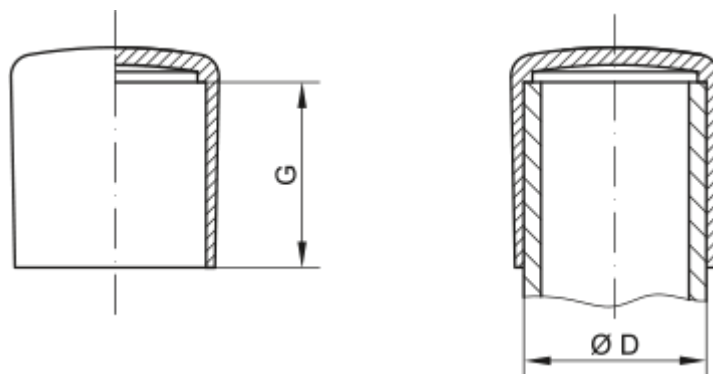

Data Sheet

Article number: 59GPN280ER25

Description: KLEE Cap for pipes GPN 280 - (Pipe size 25)

Measures

D = 25

G = 22.3